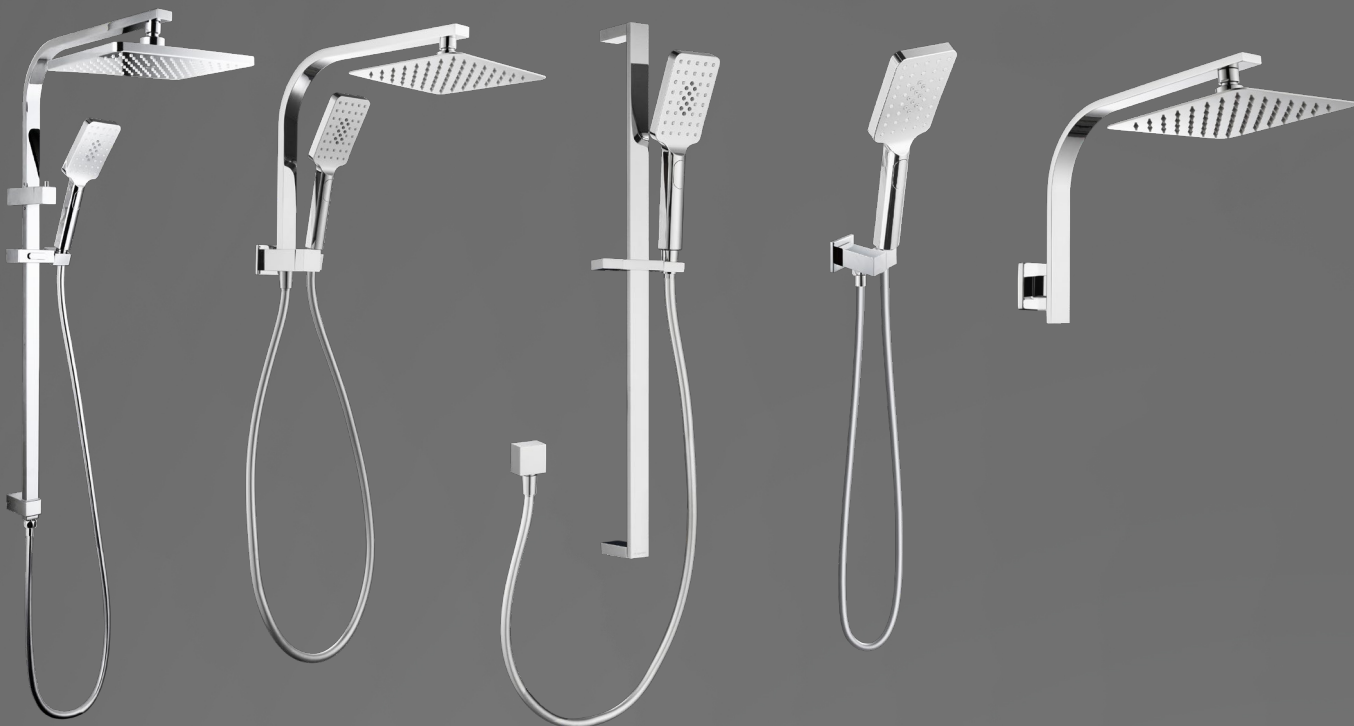

INTRODUCING LIBERTY

The Liberty shower range is sleek, modern, bold and elegant. Offering a slim line bush shower head and square design this modern range will add luxury to any bathroom.

Liberty showers have been designed to match Liberty Mixers and Tapware, please see website for further details.

This impressive range offers two finishes; high quality chrome and durable electroplated matte black.

JET SPRAY

MASSAGE SPRAY

NORMAL SPRAY

CHROME

MATTE BLACK

TWIN SHOWER WITH RAIL

T9988CP

3 STAR 8.5 lt/min

- / High quality chrome and electroplated matte black finish
- / Lifetime warranty*
- / 3 Function hand shower
- / Simultaneous use of bush and hand shower
- / Invigorating shower experience
- / Modern slimline square design
- / Smooth kink-free hose