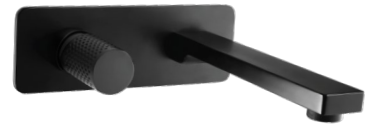

SINK MIXER
T702CP-BK
5 STAR 5.5 lit/min

HIGH RISE MIXER
T704CP-BK
5 STAR 5.5 lit/min

BASIN MIXER
T705CP-BK
5 STAR 5.5 lit/min

WALL OUTLET MIXER
T706CP-BK
5 STAR 6.0 ltr/min

DIVERTER MIXER
T709CP-BK

WALL MIXER
T708CP-BK

BATH SPOUT
T708-1CP

SINK MIXER
T702BK
5 STAR 5.5 lit/min

HIGH RISE MIXER
T704BK
5 STAR 5.5 lit/min

BASIN MIXER
T705BK
5 STAR 5.5 lit/min