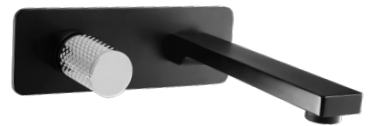

WALL OUTLET MIXER
T706BK-CP
5 STAR 6.0 ltr/min

DIVERTER MIXER
T709BK-CP

WALL MIXER
T708BK-CP

BATH SPOUT
T708-1BK

ELLE STAINLESS STEEL

The Elle Stainless Steel mixer range is beautiful, functional and stylish with pin lever and paddle handles. Manufactured completely from 304 grade stainless steel these products can provide peace of mind for the health conscious.