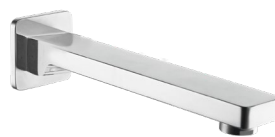

WALL OUTLET MIXER
T706CP
5 STAR 6.0 ltr/min

DIVERTER MIXER
T709CP

WALL MIXER
T708CP

BATH SPOUT
T708-1CP