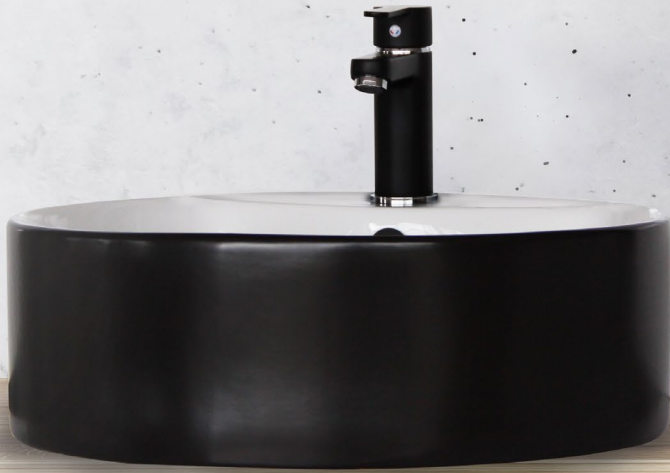

DAN ELLE

1600 x 700 x 590mm
B-7109

LOUI

1500 x 800 x 580mm
B7110

HELENA

1800 x 800 x 690mm
B-7114

Loui Basin Mixer T905BK
Loui Basin BSN136BK

COUNTER TOP BASINS

Linkware stock a variety of high quality ceramic finish counter top basins for all tastes and styles. Constructed with quality vitreous china, these basins offer a stylish modern look at an affordable price.