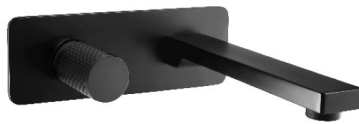

THE GABE

CHROME T706CP
CHROME W ROSE GOLD T706CP-RG
CHROME W MATTE BLACK T706CP-BK
5 STAR 6.0 lt/min