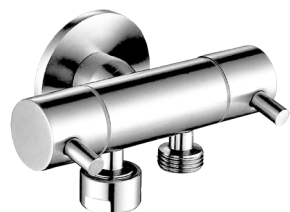

TRIGGER SPRAY / DUAL CISTERN COCK

The Linkware range of trigger sprays are engineered with precision and include quality fittings, providing a product of the highest quality. Suitable for many applications, with dual backflow prevention and anti burst hose - these items are a standard above any other product being considered for bidet spray applications (subject to Australian Standards being met for installation)

Building on the success of the Trigger Spray, Linkware has released a Dual Control Cistern Cock. Featuring two outlets and separate controls, these are perfect for applications requiring two outlets with the ability to isolate one source. Made from the finest materials, these are quality products and finishes to suit many tastes.

TRIGGER SPRAY
R460CP
3 STARS - 8 ltr/min

TRIGGER SPRAY
R460B
3 STARS - 8 ltr/min

TRIGGER SPRAY
T460PVDG
3 STARS - 8 ltr/min

TRIGGER SPRAY
T460BK
3 STARS - 8 ltr/min