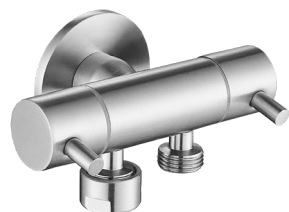

TRIGGER SPRAY / DUAL CISTERN COCK

The Linkware range of trigger sprays are engineered with precision and include quality fittings, providing a product of the highest quality. Suitable for many applications, with dual backflow prevention and anti burst hose - these items are a standard above any other product being considered for bidet spray applications (subject to Australian Standards being met for installation)

Building on the success of the Trigger Spray, Linkware has released a Dual Control Cistern Cock. Featuring two outlets and separate controls, these are perfect for applications requiring two outlets with the ability to isolate one source. Made from the finest materials, these are quality products and finishes to suit many tastes.

TRIGGER SPRAY
R460CP
3 STARS - 8 ltr/min

TRIGGER SPRAY
R460B
3 STARS - 8 ltr/min

TRIGGER SPRAY
T460PVDG
3 STARS - 8 ltr/min

TRIGGER SPRAY
T460BK
3 STARS - 8 ltr/min