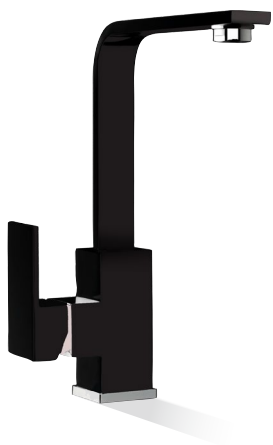

SINK MIXER
T8602BK
4 STAR 7.5 lt/min