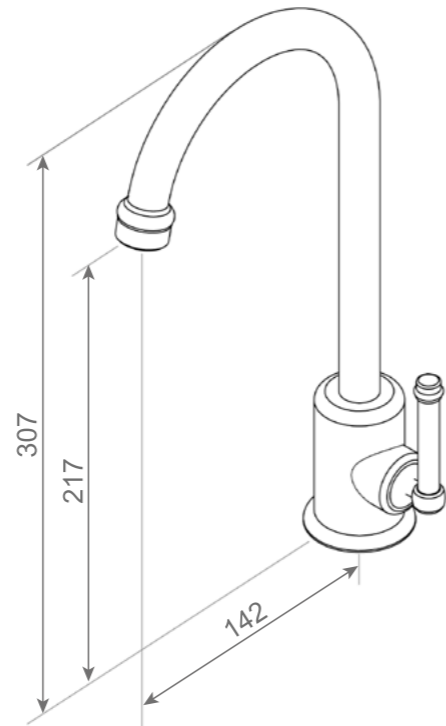

## TAPWARE

Regular outlets

English style outlets

F9353  
Bath set 150mm outlet

F9343LV  
Basin set lever handle

F9346E  
English style  
exposed basin set

F9500ELV  
English style sink twinner set  
lever handle

F9367  
Wall mounted exposed bath set

F9323  
Gooseneck shower set

F9500  
Sink twinner set

F9501ELV  
English style basin  
twinner set lever handle

F9501  
Basin twinner set

F9510  
Bib taps pair

F9373  
Pillar taps pair

# DIMENSIONS MIXER

F9340CH  
Basin mixer

F9400CH  
Sink mixer

F9410CH  
Gooseneck sink mixer

F9320CH  
Bath/shower mixer

# DIMENSIONS BATHS & SHOWER

F9365  
Wall mounted  
exposed bath set  
(200mm centre to centre)

F9318  
Exposed telephone  
style shower set  
(200mm centre to centre)

F9355  
Hob mounted  
exposed bath set