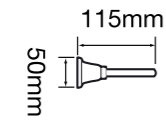

DIMENSIONS ACCESSORIES

F9110A
Single towel rail