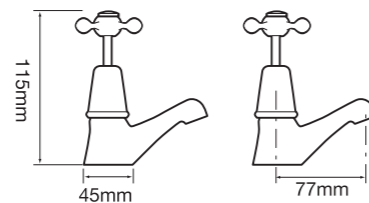

## TAPWARE

Regular outlets

English style outlets

F9353  
Bath set 150mm outlet

F9343LV  
Basin set lever handle

F9346E  
English style  
exposed basin set

F9500ELV  
English style sink twinner set  
lever handle

F9367  
Wall mounted exposed bath set

F9323  
Gooseneck shower set

F9500  
Sink twinner set

F9501ELV  
English style basin  
twinner set lever handle

F9501  
Basin twinner set

F9510  
Bib taps pair

F9373  
Pillar taps pair