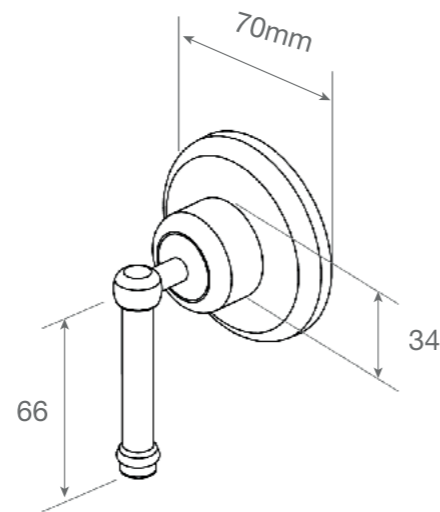

# DIMENSIONS MIXER

F9340CH  
Basin mixer

F9400CH  
Sink mixer

F9410CH  
Gooseneck sink mixer

F9320CH  
Bath/shower mixer

# DIMENSIONS BATHS & SHOWER

F9365  
Wall mounted  
exposed bath set  
(200mm centre to centre)

F9318  
Exposed telephone  
style shower set  
(200mm centre to centre)

F9355  
Hob mounted  
exposed bath set