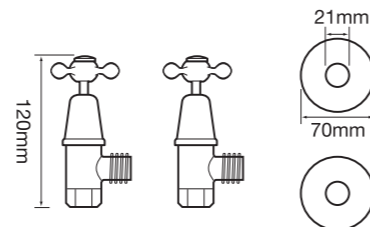

## TAPWARE

Regular outlets

English style outlets

F9353  
Bath set 150mm outlet

F9343LV  
Basin set lever handle

F9346E  
English style  
exposed basin set

F9500ELV  
English style sink twinner set  
lever handle

F9367  
Wall mounted exposed bath set

F9323  
Gooseneck shower set

F9500  
Sink twinner set

F9501ELV  
English style basin  
twinner set lever handle

F9501  
Basin twinner set

F9510  
Bib taps pair

F9373  
Pillar taps pair