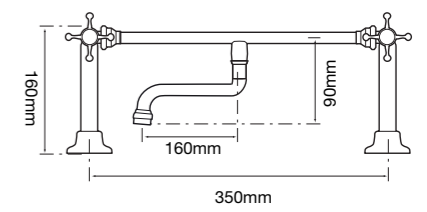

F9357
Hob mounted
exposed bath set