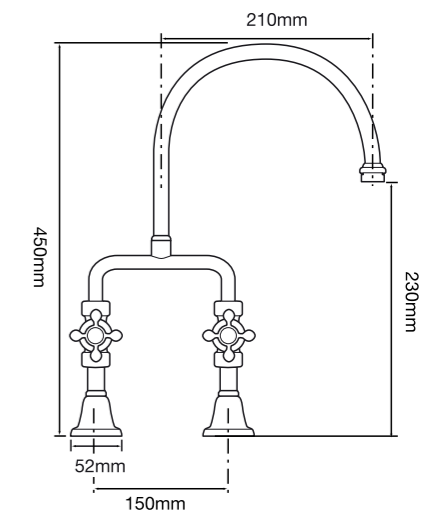

F9501
Basin twinner set

F9363
Exposed sink/spa set