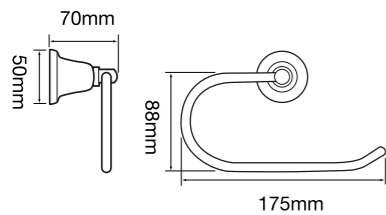

# DIMENSIONS BATHS & SHOWER

F9365  
Wall mounted  
exposed bath set  
(200mm centre to centre)

F9318  
Exposed telephone  
style shower set  
(200mm centre to centre)

F9355  
Hob mounted  
exposed bath set

## DIMENSIONS ACCESSORIES

F9110A  
Single towel rail

F9112A  
Double towel rail

F9222B  
Shower shelf

F9113A  
Single hand towel rail

F9113B  
Double hand towel rail

F9115  
Toilet roll holder

F9114  
Towel ring