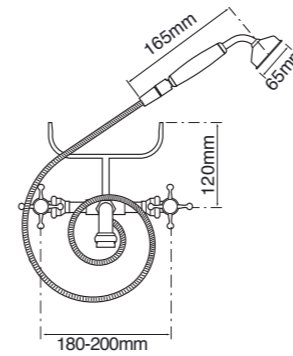

# DIMENSIONS MIXER

F9340CH  
Basin mixer

F9400CH  
Sink mixer

F9410CH  
Gooseneck sink mixer

F9320CH  
Bath/shower mixer

# DIMENSIONS BATHS & SHOWER

F9365  
Wall mounted  
exposed bath set  
(200mm centre to centre)

F9318  
Exposed telephone  
style shower set  
(200mm centre to centre)

F9355  
Hob mounted  
exposed bath set