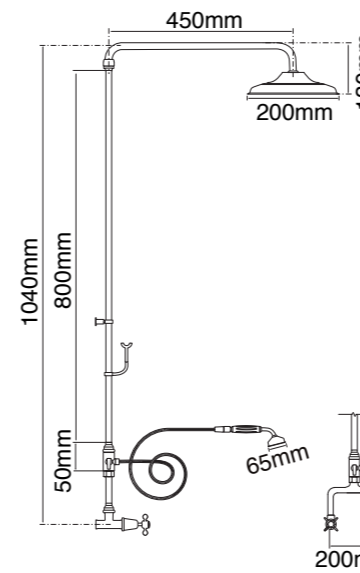

# DIMENSIONS MIXER

F9340CH  
Basin mixer

F9400CH  
Sink mixer

F9410CH  
Gooseneck sink mixer

F9320CH  
Bath/shower mixer

# DIMENSIONS BATHS & SHOWER

F9365  
Wall mounted  
exposed bath set  
(200mm centre to centre)

F9318  
Exposed telephone  
style shower set  
(200mm centre to centre)

F9355  
Hob mounted  
exposed bath set