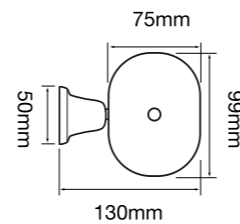

# DIMENSIONS BATHS & SHOWER

F9365  
Wall mounted  
exposed bath set  
(200mm centre to centre)

F9318  
Exposed telephone  
style shower set  
(200mm centre to centre)

F9355  
Hob mounted  
exposed bath set

## DIMENSIONS ACCESSORIES

F9110A  
Single towel rail

F9112A  
Double towel rail

F9222B  
Shower shelf

F9113A  
Single hand towel rail

F9113B  
Double hand towel rail

F9115  
Toilet roll holder

F9114  
Towel ring