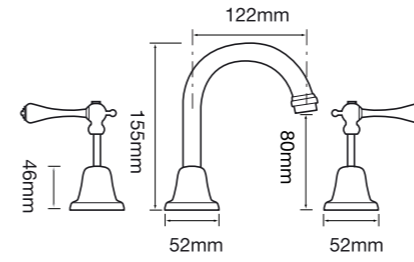

## TAPWARE

Regular outlets

English style outlets

F9353  
Bath set 150mm outlet

F9343LV  
Basin set lever handle

F9346E  
English style  
exposed basin set

F9500ELV  
English style sink twinner set  
lever handle