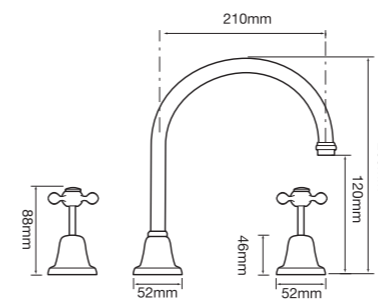

F9394
Hob spa set