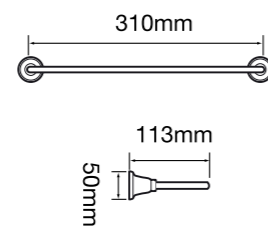

## DIMENSIONS ACCESSORIES

F9110A  
Single towel rail

F9112A  
Double towel rail

F9222B  
Shower shelf

F9113A  
Single hand towel rail

F9113B  
Double hand towel rail

F9115  
Toilet roll holder

F9114  
Towel ring