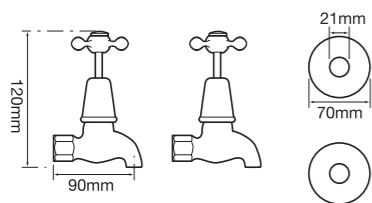

## TAPWARE

Regular outlets

English style outlets

F9353  
Bath set 150mm outlet

F9343LV  
Basin set lever handle

F9346E  
English style  
exposed basin set

F9500ELV  
English style sink twinner set  
lever handle

F9367  
Wall mounted exposed bath set

F9323  
Gooseneck shower set

F9500  
Sink twinner set

F9501ELV  
English style basin  
twinner set lever handle

F9501  
Basin twinner set

F9510  
Bib taps pair

F9373  
Pillar taps pair