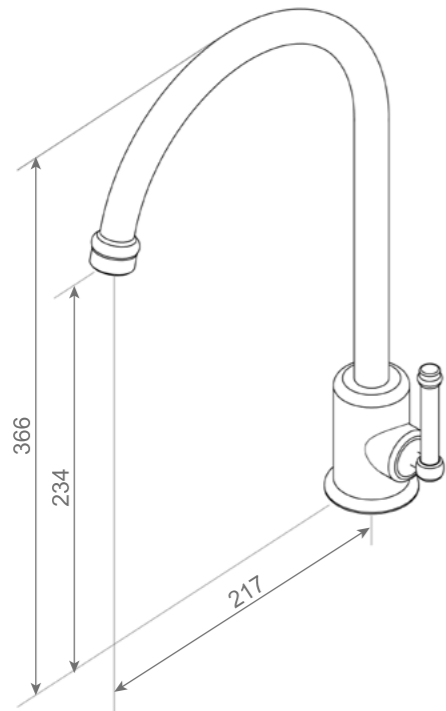

## TAPWARE

Regular outlets

English style outlets

F9353  
Bath set 150mm outlet

F9343LV  
Basin set lever handle

F9346E  
English style  
exposed basin set

F9500ELV  
English style sink twinner set  
lever handle

F9367  
Wall mounted exposed bath set

F9323  
Gooseneck shower set

F9500  
Sink twinner set

F9501ELV  
English style basin  
twinner set lever handle

F9501  
Basin twinner set

F9510  
Bib taps pair

F9373  
Pillar taps pair

# DIMENSIONS MIXER

F9340CH  
Basin mixer

F9400CH  
Sink mixer

F9410CH  
Gooseneck sink mixer

F9320CH  
Bath/shower mixer

# DIMENSIONS BATHS & SHOWER

F9365  
Wall mounted  
exposed bath set  
(200mm centre to centre)

F9318  
Exposed telephone  
style shower set  
(200mm centre to centre)

F9355  
Hob mounted  
exposed bath set