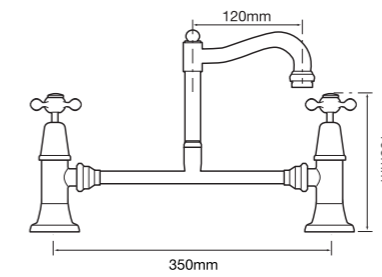

## TAPWARE

Regular outlets

English style outlets

F9353  
Bath set 150mm outlet

F9343LV  
Basin set lever handle

F9346E  
English style  
exposed basin set

F9500ELV  
English style sink twinner set  
lever handle