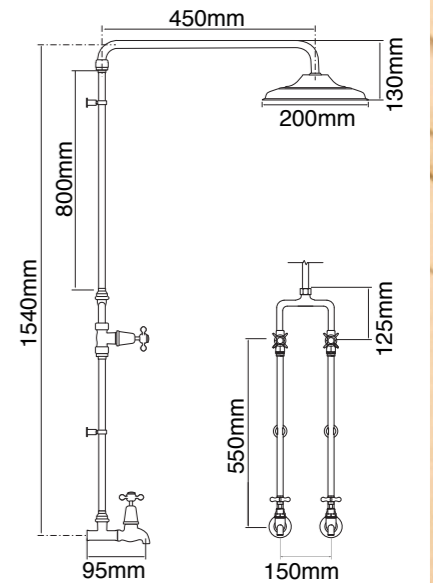

F9313
Exposed shower set
(150mm centre to centre)

F9331
Exposed bath/ shower set
(150mm centre to centre)