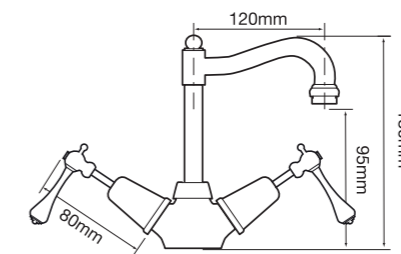

F9501ELV
English style basin
twinner set lever handle