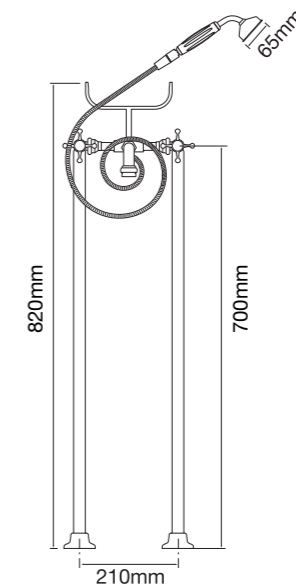

# DIMENSIONS MIXER

F9340CH  
Basin mixer

F9400CH  
Sink mixer

F9410CH  
Gooseneck sink mixer

F9320CH  
Bath/shower mixer

# DIMENSIONS BATHS & SHOWER

F9365  
Wall mounted  
exposed bath set  
(200mm centre to centre)

F9318  
Exposed telephone  
style shower set  
(200mm centre to centre)

F9355  
Hob mounted  
exposed bath set

F9338  
Exposed telephone hand held bath/shower Set  
(200mm centre to centre)

F9313  
Exposed shower set  
(150mm centre to centre)

F9354  
Exposed bath/shower set  
with hand held shower  
with floor entry