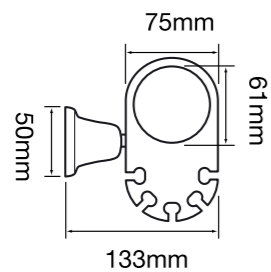

F9115
Toilet roll holder

F9117
Toothbrush holder