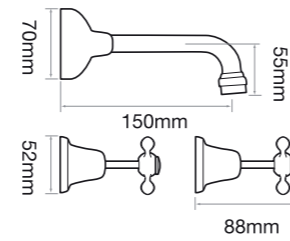

Double towel rail

F9222B

Shower shelf

F9113A  
Single hand towel rail

F9113B  
Double hand towel rail

F9115  
Toilet roll holder

F9114  
Towel ring

F9116  
Soap dish

F9117  
Toothbrush holder

## TAPWARE

Regular outlets

English style outlets

F9353  
Bath set 150mm outlet

F9343LV  
Basin set lever handle

F9346E  
English style  
exposed basin set

F9500ELV  
English style sink twinner set  
lever handle