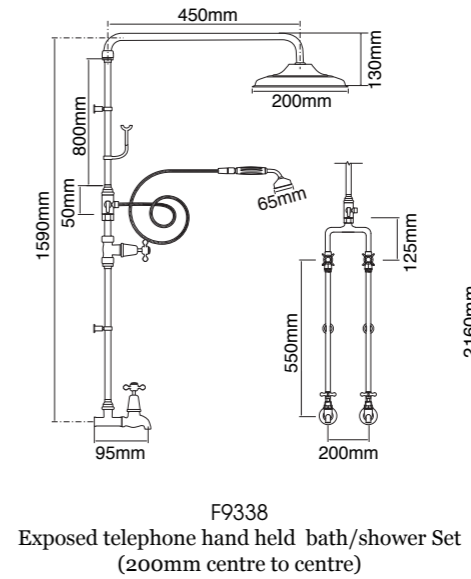

# DIMENSIONS MIXER

F9340CH  
Basin mixer

F9400CH  
Sink mixer

F9410CH  
Gooseneck sink mixer

F9320CH  
Bath/shower mixer

# DIMENSIONS BATHS & SHOWER

F9365  
Wall mounted  
exposed bath set  
(200mm centre to centre)

F9318  
Exposed telephone  
style shower set  
(200mm centre to centre)

F9355  
Hob mounted  
exposed bath set

F9338  
Exposed telephone hand held bath/shower Set  
(200mm centre to centre)

F9313  
Exposed shower set  
(150mm centre to centre)

F9354  
Exposed bath/shower set  
with hand held shower  
with floor entry