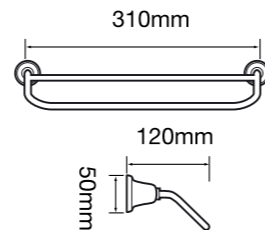

## DIMENSIONS ACCESSORIES

F9110A  
Single towel rail

F9112A  
Double towel rail

F9222B  
Shower shelf

F9113A  
Single hand towel rail

F9113B  
Double hand towel rail

F9115  
Toilet roll holder

F9114  
Towel ring