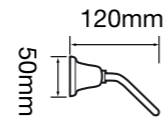

F9112A
Double towel rail