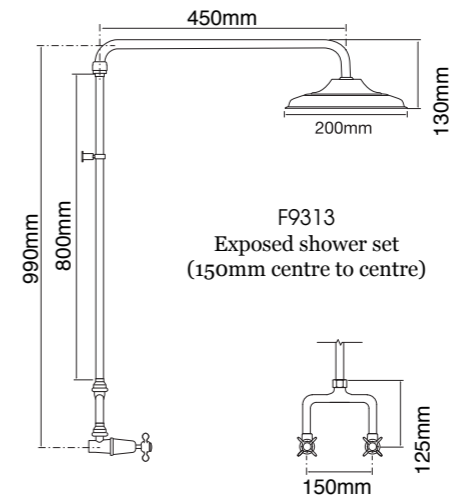

# DIMENSIONS MIXER

F9340CH  
Basin mixer

F9400CH  
Sink mixer

F9410CH  
Gooseneck sink mixer

F9320CH  
Bath/shower mixer

# DIMENSIONS BATHS & SHOWER

F9365  
Wall mounted  
exposed bath set  
(200mm centre to centre)

F9318  
Exposed telephone  
style shower set  
(200mm centre to centre)

F9355  
Hob mounted  
exposed bath set

F9338  
Exposed telephone hand held bath/shower Set  
(200mm centre to centre)

F9313  
Exposed shower set  
(150mm centre to centre)

F9354  
Exposed bath/shower set  
with hand held shower  
with floor entry