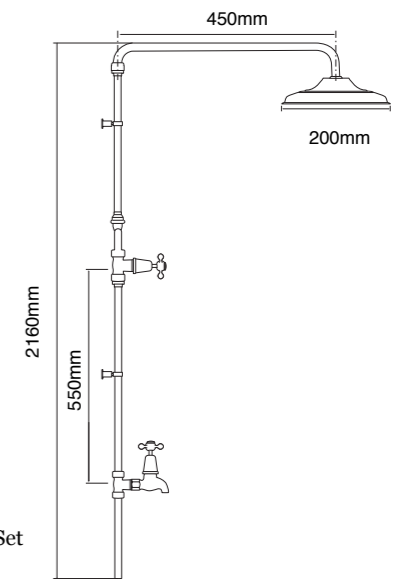

F9332
Exposed floor entry bath/shower
set with up-stands
(150mm centre to centre)