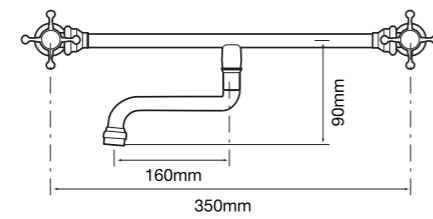

## TAPWARE

Regular outlets

English style outlets

F9353  
Bath set 150mm outlet

F9343LV  
Basin set lever handle

F9346E  
English style  
exposed basin set

F9500ELV  
English style sink twinner set  
lever handle