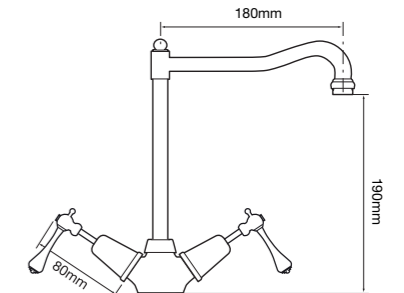

## TAPWARE

Regular outlets

English style outlets

F9353  
Bath set 150mm outlet

F9343LV  
Basin set lever handle

F9346E  
English style  
exposed basin set

F9500ELV  
English style sink twinner set  
lever handle