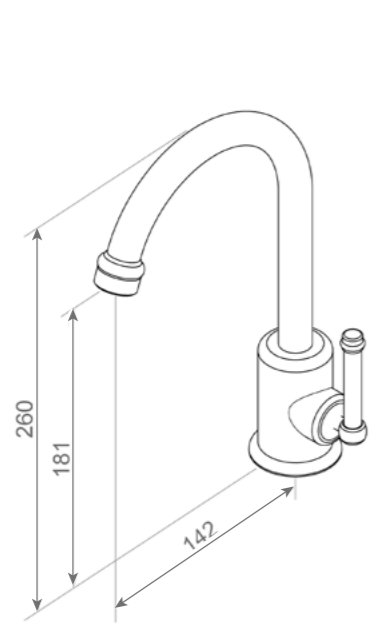

## TAPWARE

Regular outlets

English style outlets

F9353  
Bath set 150mm outlet

F9343LV  
Basin set lever handle

F9346E  
English style  
exposed basin set

F9500ELV  
English style sink twinner set  
lever handle

F9367  
Wall mounted exposed bath set

F9323  
Gooseneck shower set

F9500  
Sink twinner set

F9501ELV  
English style basin  
twinner set lever handle

F9501  
Basin twinner set

F9510  
Bib taps pair

F9373  
Pillar taps pair

# DIMENSIONS MIXER

F9340CH  
Basin mixer

F9400CH  
Sink mixer

F9410CH  
Gooseneck sink mixer

F9320CH  
Bath/shower mixer

# DIMENSIONS BATHS & SHOWER

F9365  
Wall mounted  
exposed bath set  
(200mm centre to centre)

F9318  
Exposed telephone  
style shower set  
(200mm centre to centre)

F9355  
Hob mounted  
exposed bath set