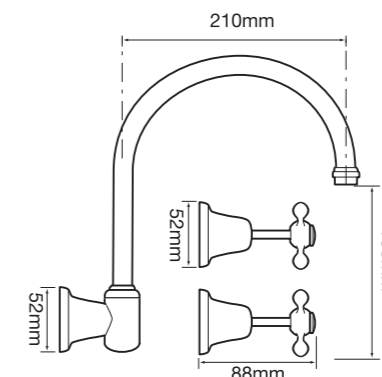

F9996
Wall laundry/spa set