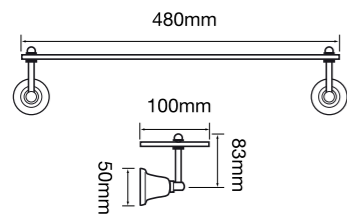

## DIMENSIONS ACCESSORIES

F9110A  
Single towel rail

F9112A  
Double towel rail

F9222B  
Shower shelf

F9113A  
Single hand towel rail

F9113B  
Double hand towel rail

F9115  
Toilet roll holder

F9114  
Towel ring