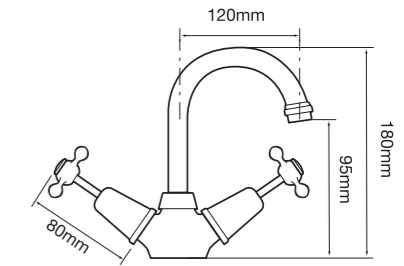

## TAPWARE

Regular outlets

English style outlets

F9353  
Bath set 150mm outlet

F9343LV  
Basin set lever handle

F9346E  
English style  
exposed basin set

F9500ELV  
English style sink twinner set  
lever handle

F9367  
Wall mounted exposed bath set

F9323  
Gooseneck shower set

F9500  
Sink twinner set

F9501ELV  
English style basin  
twinner set lever handle

F9501  
Basin twinner set

F9510  
Bib taps pair

F9373  
Pillar taps pair