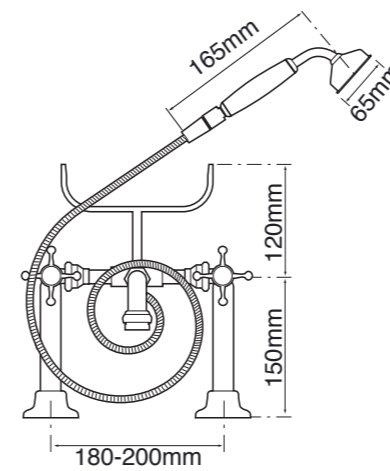

# DIMENSIONS MIXER

F9340CH  
Basin mixer

F9400CH  
Sink mixer

F9410CH  
Gooseneck sink mixer

F9320CH  
Bath/shower mixer

# DIMENSIONS BATHS & SHOWER

F9365  
Wall mounted  
exposed bath set  
(200mm centre to centre)

F9318  
Exposed telephone  
style shower set  
(200mm centre to centre)

F9355  
Hob mounted  
exposed bath set