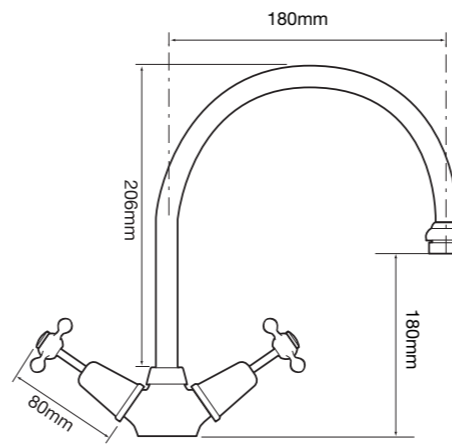

## TAPWARE

Regular outlets

English style outlets

F9353  
Bath set 150mm outlet

F9343LV  
Basin set lever handle

F9346E  
English style  
exposed basin set

F9500ELV  
English style sink twinner set  
lever handle

F9367  
Wall mounted exposed bath set

F9323  
Gooseneck shower set

F9500  
Sink twinner set

F9501ELV  
English style basin  
twinner set lever handle

F9501  
Basin twinner set

F9510  
Bib taps pair

F9373  
Pillar taps pair