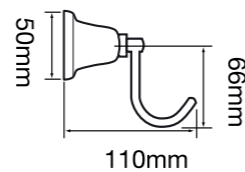

F9118
Robe hook

COLOUR OPTIONS

BASTOW®

A diverse and extensive range of colour plate finishes are available.
This original selection of colours and finishes is what makes Bastow unique.

COLOUR PLATE FINISHES - 11 AVAILABLE *Colours are indicative only