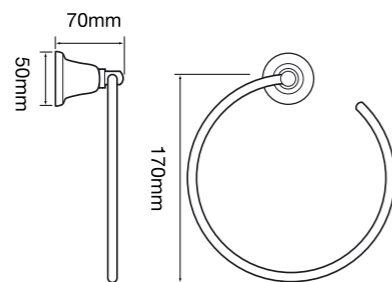

## DIMENSIONS ACCESSORIES

F9110A  
Single towel rail

F9112A  
Double towel rail

F9222B  
Shower shelf

F9113A  
Single hand towel rail

F9113B  
Double hand towel rail

F9115  
Toilet roll holder

F9114  
Towel ring