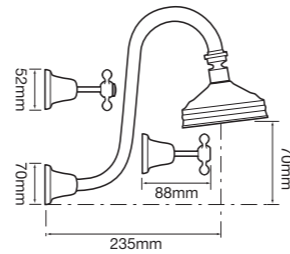

## TAPWARE

Regular outlets

English style outlets

F9353  
Bath set 150mm outlet

F9343LV  
Basin set lever handle

F9346E  
English style  
exposed basin set

F9500ELV  
English style sink twinner set  
lever handle

F9367  
Wall mounted exposed bath set

F9323  
Gooseneck shower set

F9500  
Sink twinner set

F9501ELV  
English style basin  
twinner set lever handle

F9501  
Basin twinner set

F9510  
Bib taps pair

F9373  
Pillar taps pair